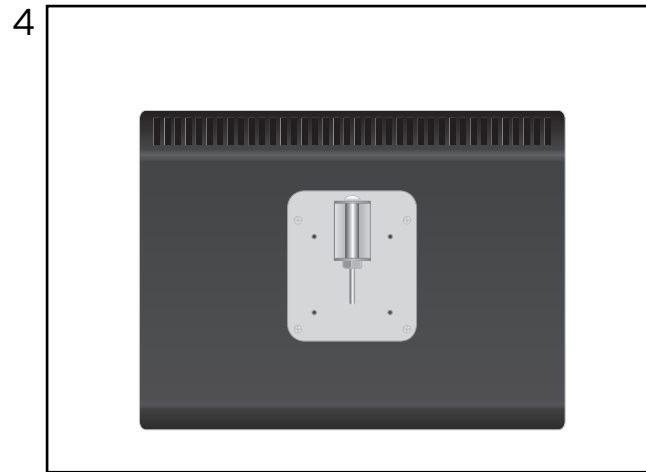

Set Up instruction

Screen Holder for Pop Up Magnetic

PORTABLE DISPLAYS

VESA 75 and 100

www.expolinc.com